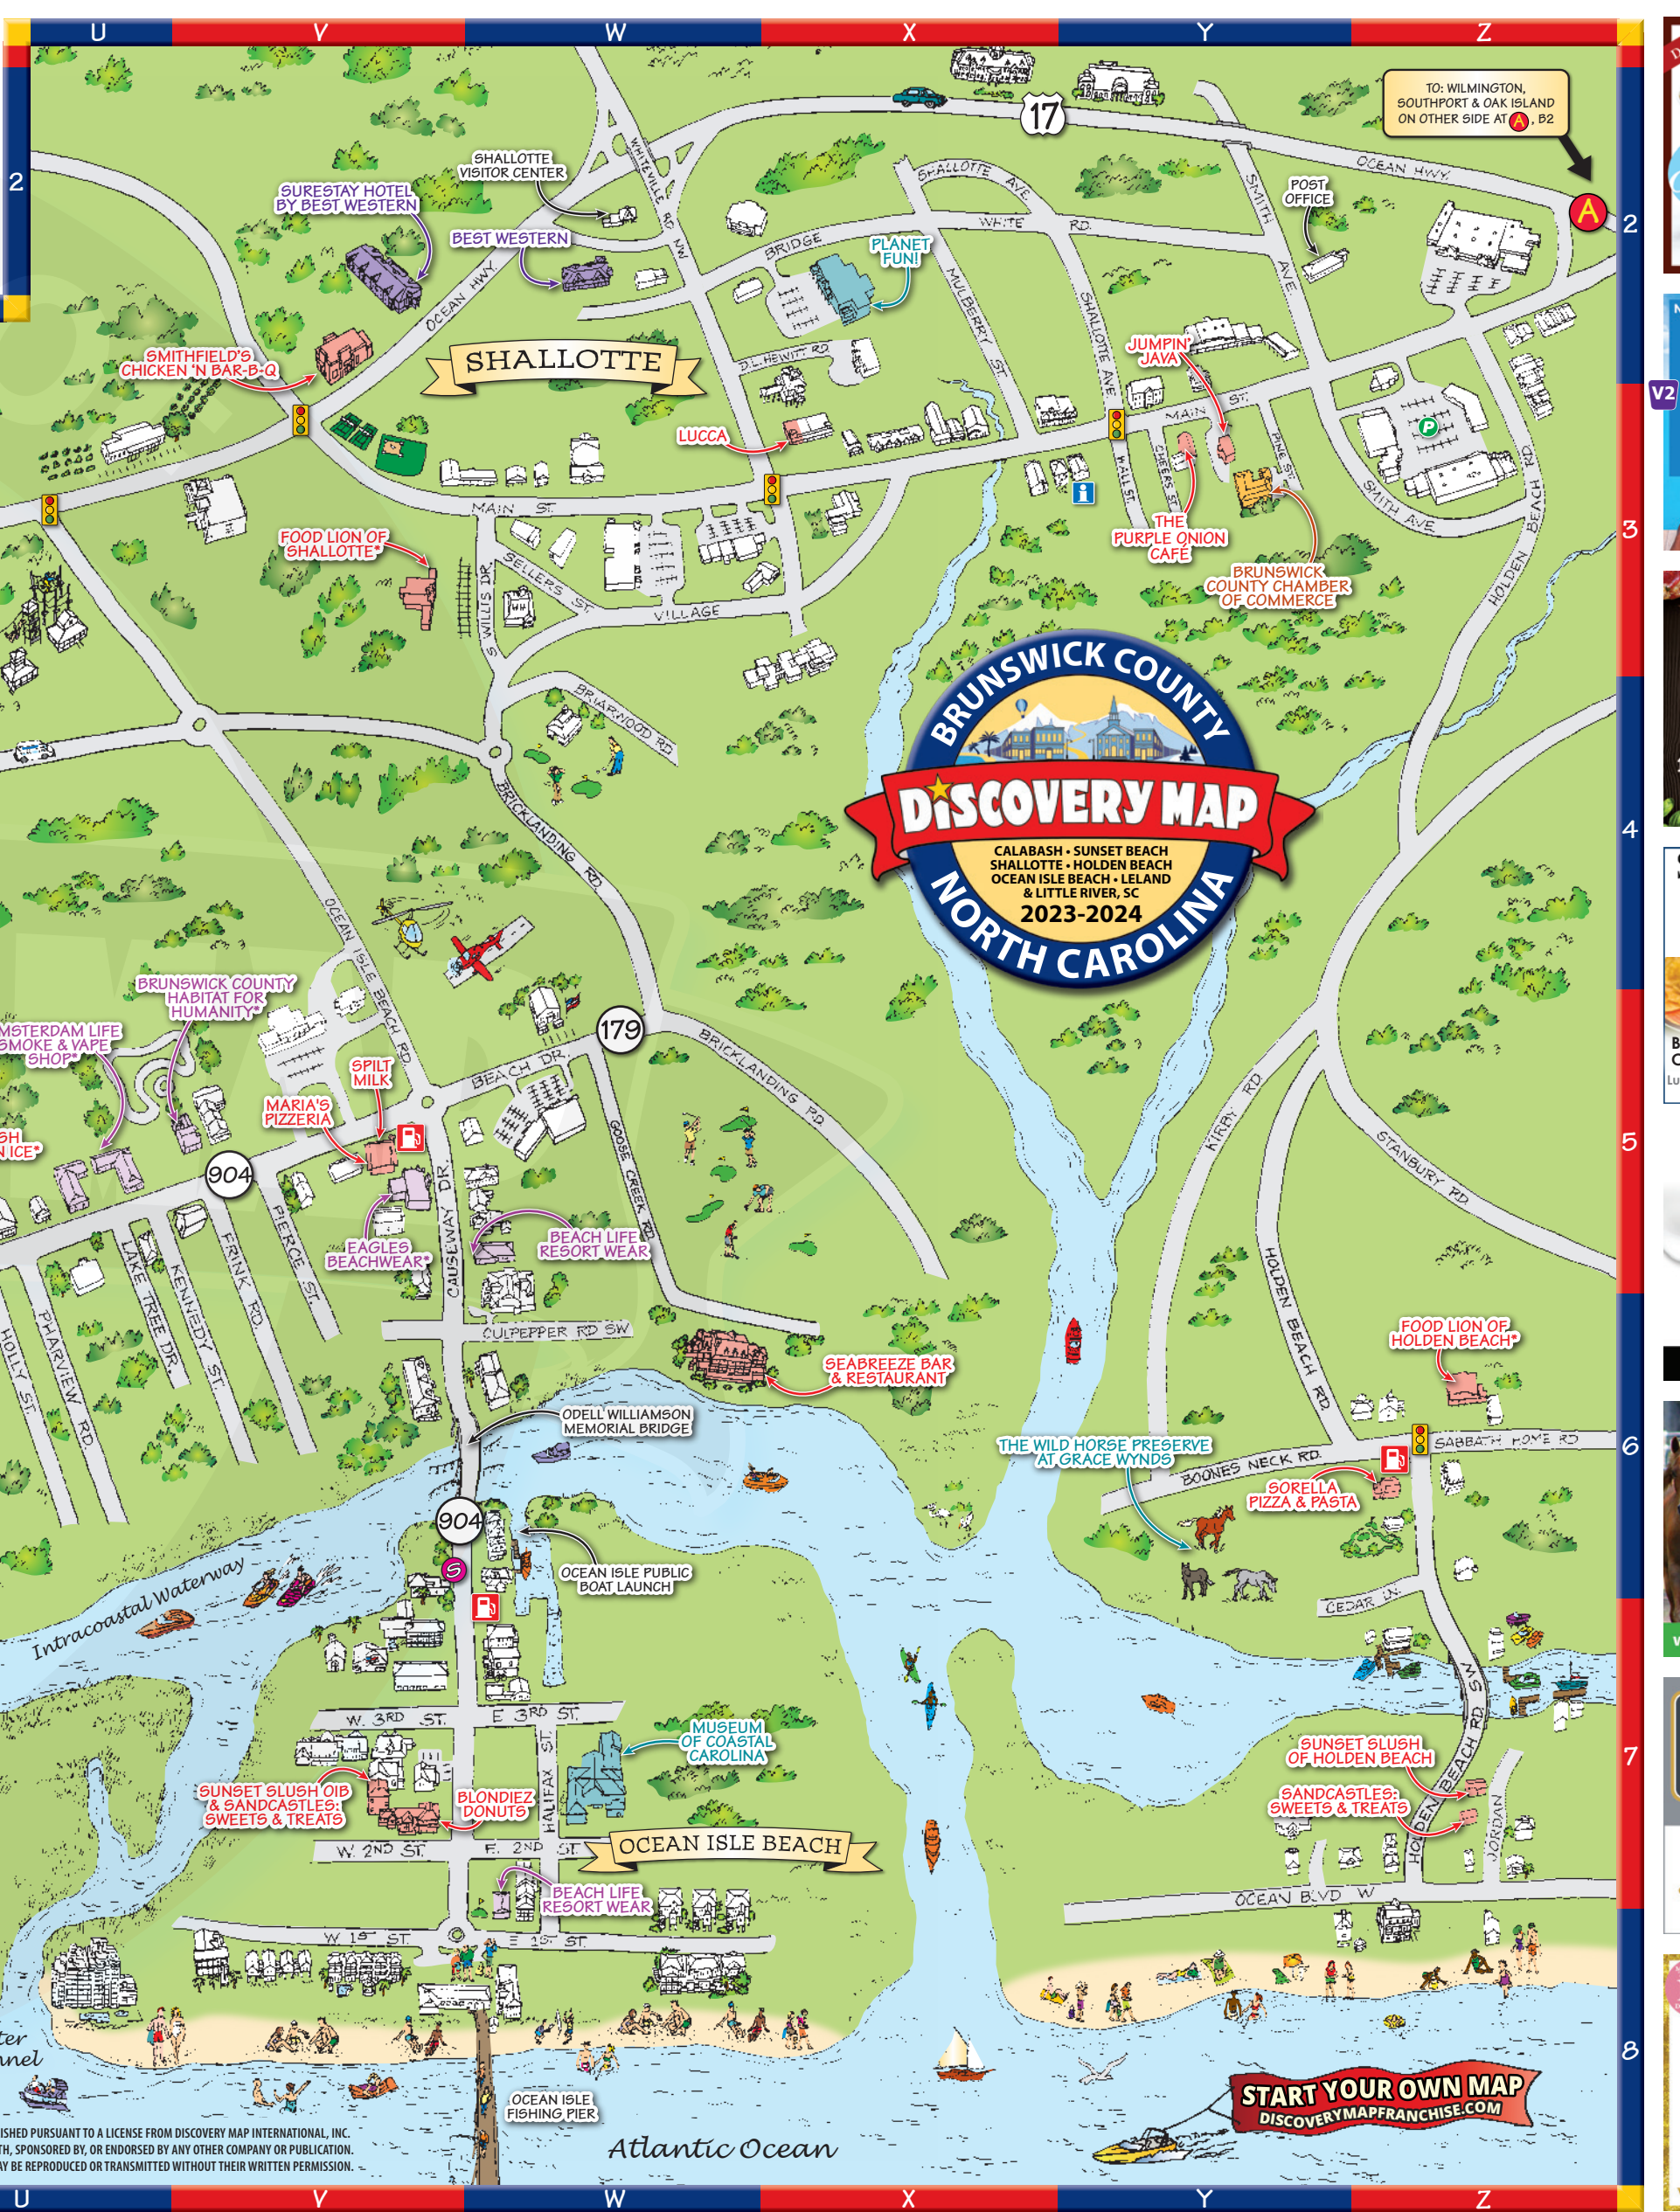

Milly's Ice Cream
2024 Olde Regent Way
Unit 160
LELAND
910-833-5003

P.T.'s OLDE FASHIONED GRILLE
Bring in this ad for $1.00 off any order.
910-398-6008
Magnolia Greens, Leland Hwy. 17 South
Behind Walgreens
www.ptsgrille.com

LELAND 910.371.3440
VETERINARY HOSPITAL
State of the art full service hospital
Professional Pet Grooming
Dr. Beauchamp, Brazik, Collier, and Nogueira
Emergency: 910.791.7387
508 Village Rd. Leland
LelandVetHospital.com

LUCCA
4924-2 Main St
SHALLOTTE
NC 28470
(910) 754-2334

BLONDIEZ DONUTS
OUR LOCATIONS
CALABASH - 1159 RIVER RD
OCEAN ISLE BEACH - 1 CAUSEWAY DR
BlondiezDonuts@gmail.com

SUNSET SLUSH SANDCASTLES
Oak Island
Holden Beach
Ocean Isle Beach
Sunset Beach
5 locations in Brunswick County
910.614.7724

PLANET FUN!
32 Lanes of Bowling! • Billiards
2-Story Laser Tag Arena • Arcade
Bumper Cars • Moonlight Drive-In Movies
Starz Grille • Family, Friends, Food & Fun!
PlanetFunCenter.com
910-755-2FUN
349 Whiteville Road, Shallotte, NC

BEACH LIFE
2 Locations in Ocean Isle Beach
107-109 Causeway Dr. • 15 First St.

the Purple Onion cafe
910.755.6071
4647 Main St. Shallotte
PurpleOnionCafe.com

North Brunswick Chamber of Commerce
910.383.0553

Get on THE MAP!
Put YOUR business on the Brunswick Discovery Map
JustinW@DiscoveryMap.com