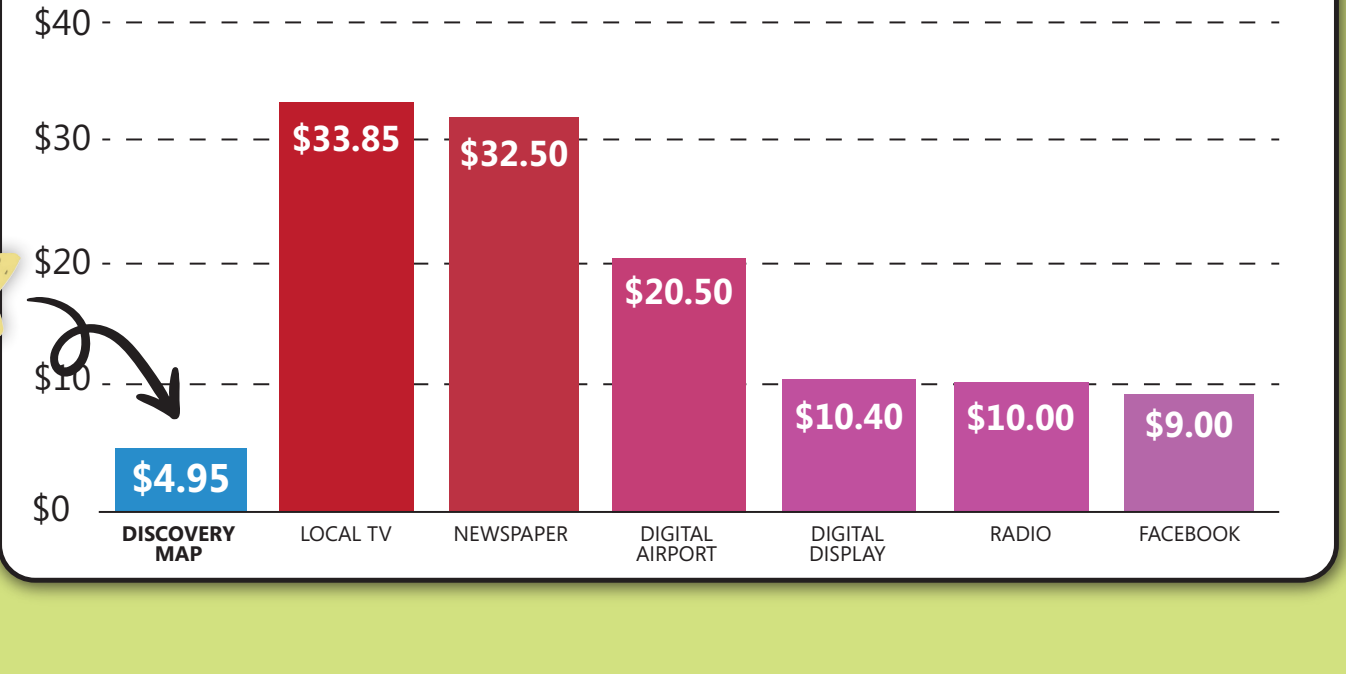

2023 MEDIA KIT

Put Your Business On The Map

Over 14,000,000 Maps Printed in 116 Destinations

WHY DISCOVERY MAP?

We Can Promote Your Business Across Print, Digital & Social!

PRINT

- 80% of hotel guests pick up printed maps and brochures*
- Not all impressions are created equally

Cost Per Thousand Impressions Across Media

- Year-round, low cost and more meaningful impressions
- Visitors keep our maps throughout their trip, using them to make spending decisions. Some even take them home as keepsakes
- 100,000 printed and distributed hand-drawn maps each year
- Your business location drawn, highlighted & labeled on the map
- Free ad design