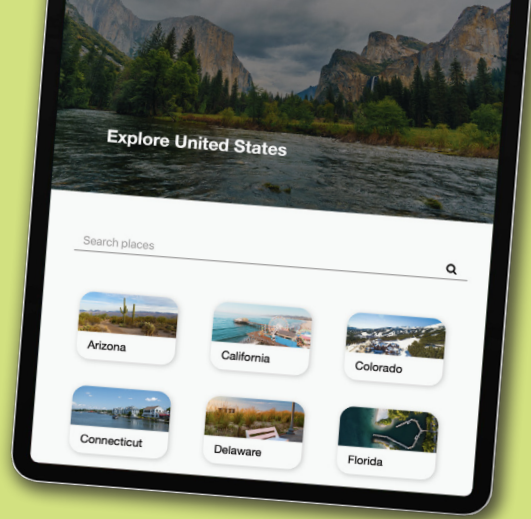

2023 MEDIA KIT

Put Your Business On The Map

Over 14,000,000 Maps Printed in 116 Destinations

WHY DISCOVERY MAP?

We Can Promote Your Business Across Print, Digital & Social!

PRINT

- 80% of hotel guests pick up printed maps and brochures*
- Not all impressions are created equally

Cost Per Thousand Impressions Across Media

- Year-round, low cost and more meaningful impressions
- Visitors keep our maps throughout their trip, using them to make spending decisions. Some even take them home as keepsakes
- 100,000 printed and distributed hand-drawn maps each year
- Your business location drawn, highlighted & labeled on the map
- Free ad design

DIGITAL

- Franchisees are local experts in their communities
- Guide, orient, and inspire traveler's experiences in destinations across the United States
- Users can find area descriptions, local businesses, travel articles and hidden gems

"We would have been fools not to be on this map. Tourists are picking them up and using them to plan their day."

– Dave Goodwin, General Manager, New Hope Canal Boat Company, in New Hope, PA

"In a town that draws tourists, finding an advertising medium that reaches those potential customers is difficult. Discovery Map® offers tourists something they want and need: an easy-to-read map directing them to important points of interest for shopping, dining and other experiences. My ability to capture tourists is why I have been a Discovery Map® client for a decade."