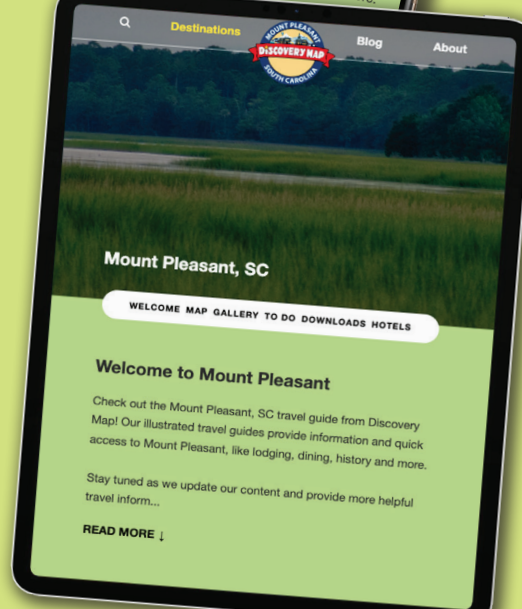

- 80% of hotel guests pick up printed maps and brochures*
- Not all impressions are created equally

Cost Per Thousand Impressions Across Media

- With the lowest cost per impression in town, Discovery Map guarantees that your business will be:
 - Included on 100,000 printed maps
 - Distributed for 12 months at The Mount Pleasant Visitor Center, all hotels East of the Cooper, vacation rental property management companies, Whole Foods and select grocery stores, local events and expos, and all local marketing partners
 - Exposed to an engaged, targeted audience for an entire year
 - Hand-drawn and labeled on the map...leading customers directly to your door
- Free ad design

DIGITAL

- Franchisees are local experts in their communities
- Your print ad automatically comes with a digital listing on the dedicated Mount Pleasant landing page on DiscoverMap.com, maximizing your year-round exposure
- Your listing links directly with your Facebook page and includes contact information for your business

TESTIMONIALS

"With owning two retail locations, one on Sullivan's Island and the other in Mount Pleasant, Discovery Map gives us the most bang for our buck! Plus with the map being out for a year, that provides us with a long shelf life."

- Annie Vola, owner of Annie's Hot Donuts

"Discovery Map has been a good tool for our business to engage with out-of-town visitors. It's a colorful, user-friendly map that we'll continue to advertise with in the future."