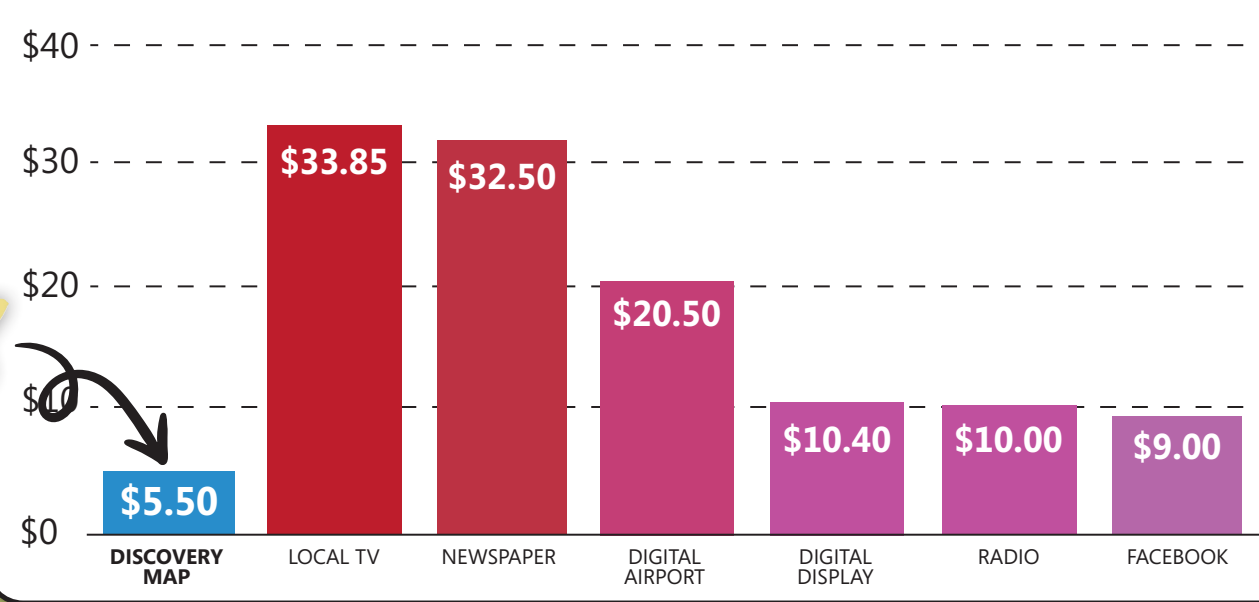

- 80% of hotel guests pick up printed maps and brochures*
- Not all impressions are created equally

Cost Per Thousand Impressions Across Media

- With the lowest cost per impression in town, Discovery Map guarantees that your business will be:
 - Included on 100,000 printed maps
 - Distributed for 12 months at The Mount Pleasant Visitor Center, all hotels East of the Cooper, vacation rental property management companies, Whole Foods and select grocery stores, local events and expos, and all local marketing partners
 - Exposed to an engaged, targeted audience for an entire year
 - Hand-drawn and labeled on the map...leading customers directly to your door
- Free ad design

TESTIMONIALS

"With owning two retail locations, one on Sullivan's Island and the other in Mount Pleasant, Discovery Map gives us the most bang for our buck! Plus with the map being out for a year, that provides us with a long shelf life."